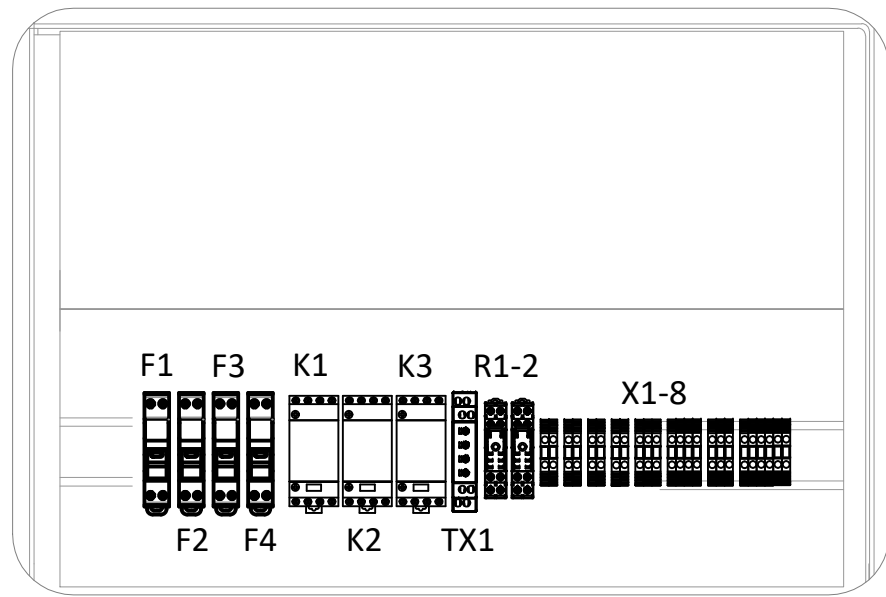

DETAIL "A"

P2

P1

INTERNAL FRONT VIEW

BACK INTERNAL VIEW

CONTROL SUPPLY FROM SOURCE 1

240V AC 1 PH CONTROL SUPPLY FRM UPS

CONTROL SUPPLY FROM SOURCE 2

To ATys P  
CONTROL TERMINALS  
AUX. SUPPLY 1  
240V AC 1 PH

COMMON  
240V AC 1 PH  
CONTROL SUPPLY

To ATys P  
CONTROL TERMINALS  
AUX. SUPPLY 2  
240V AC 1 PH