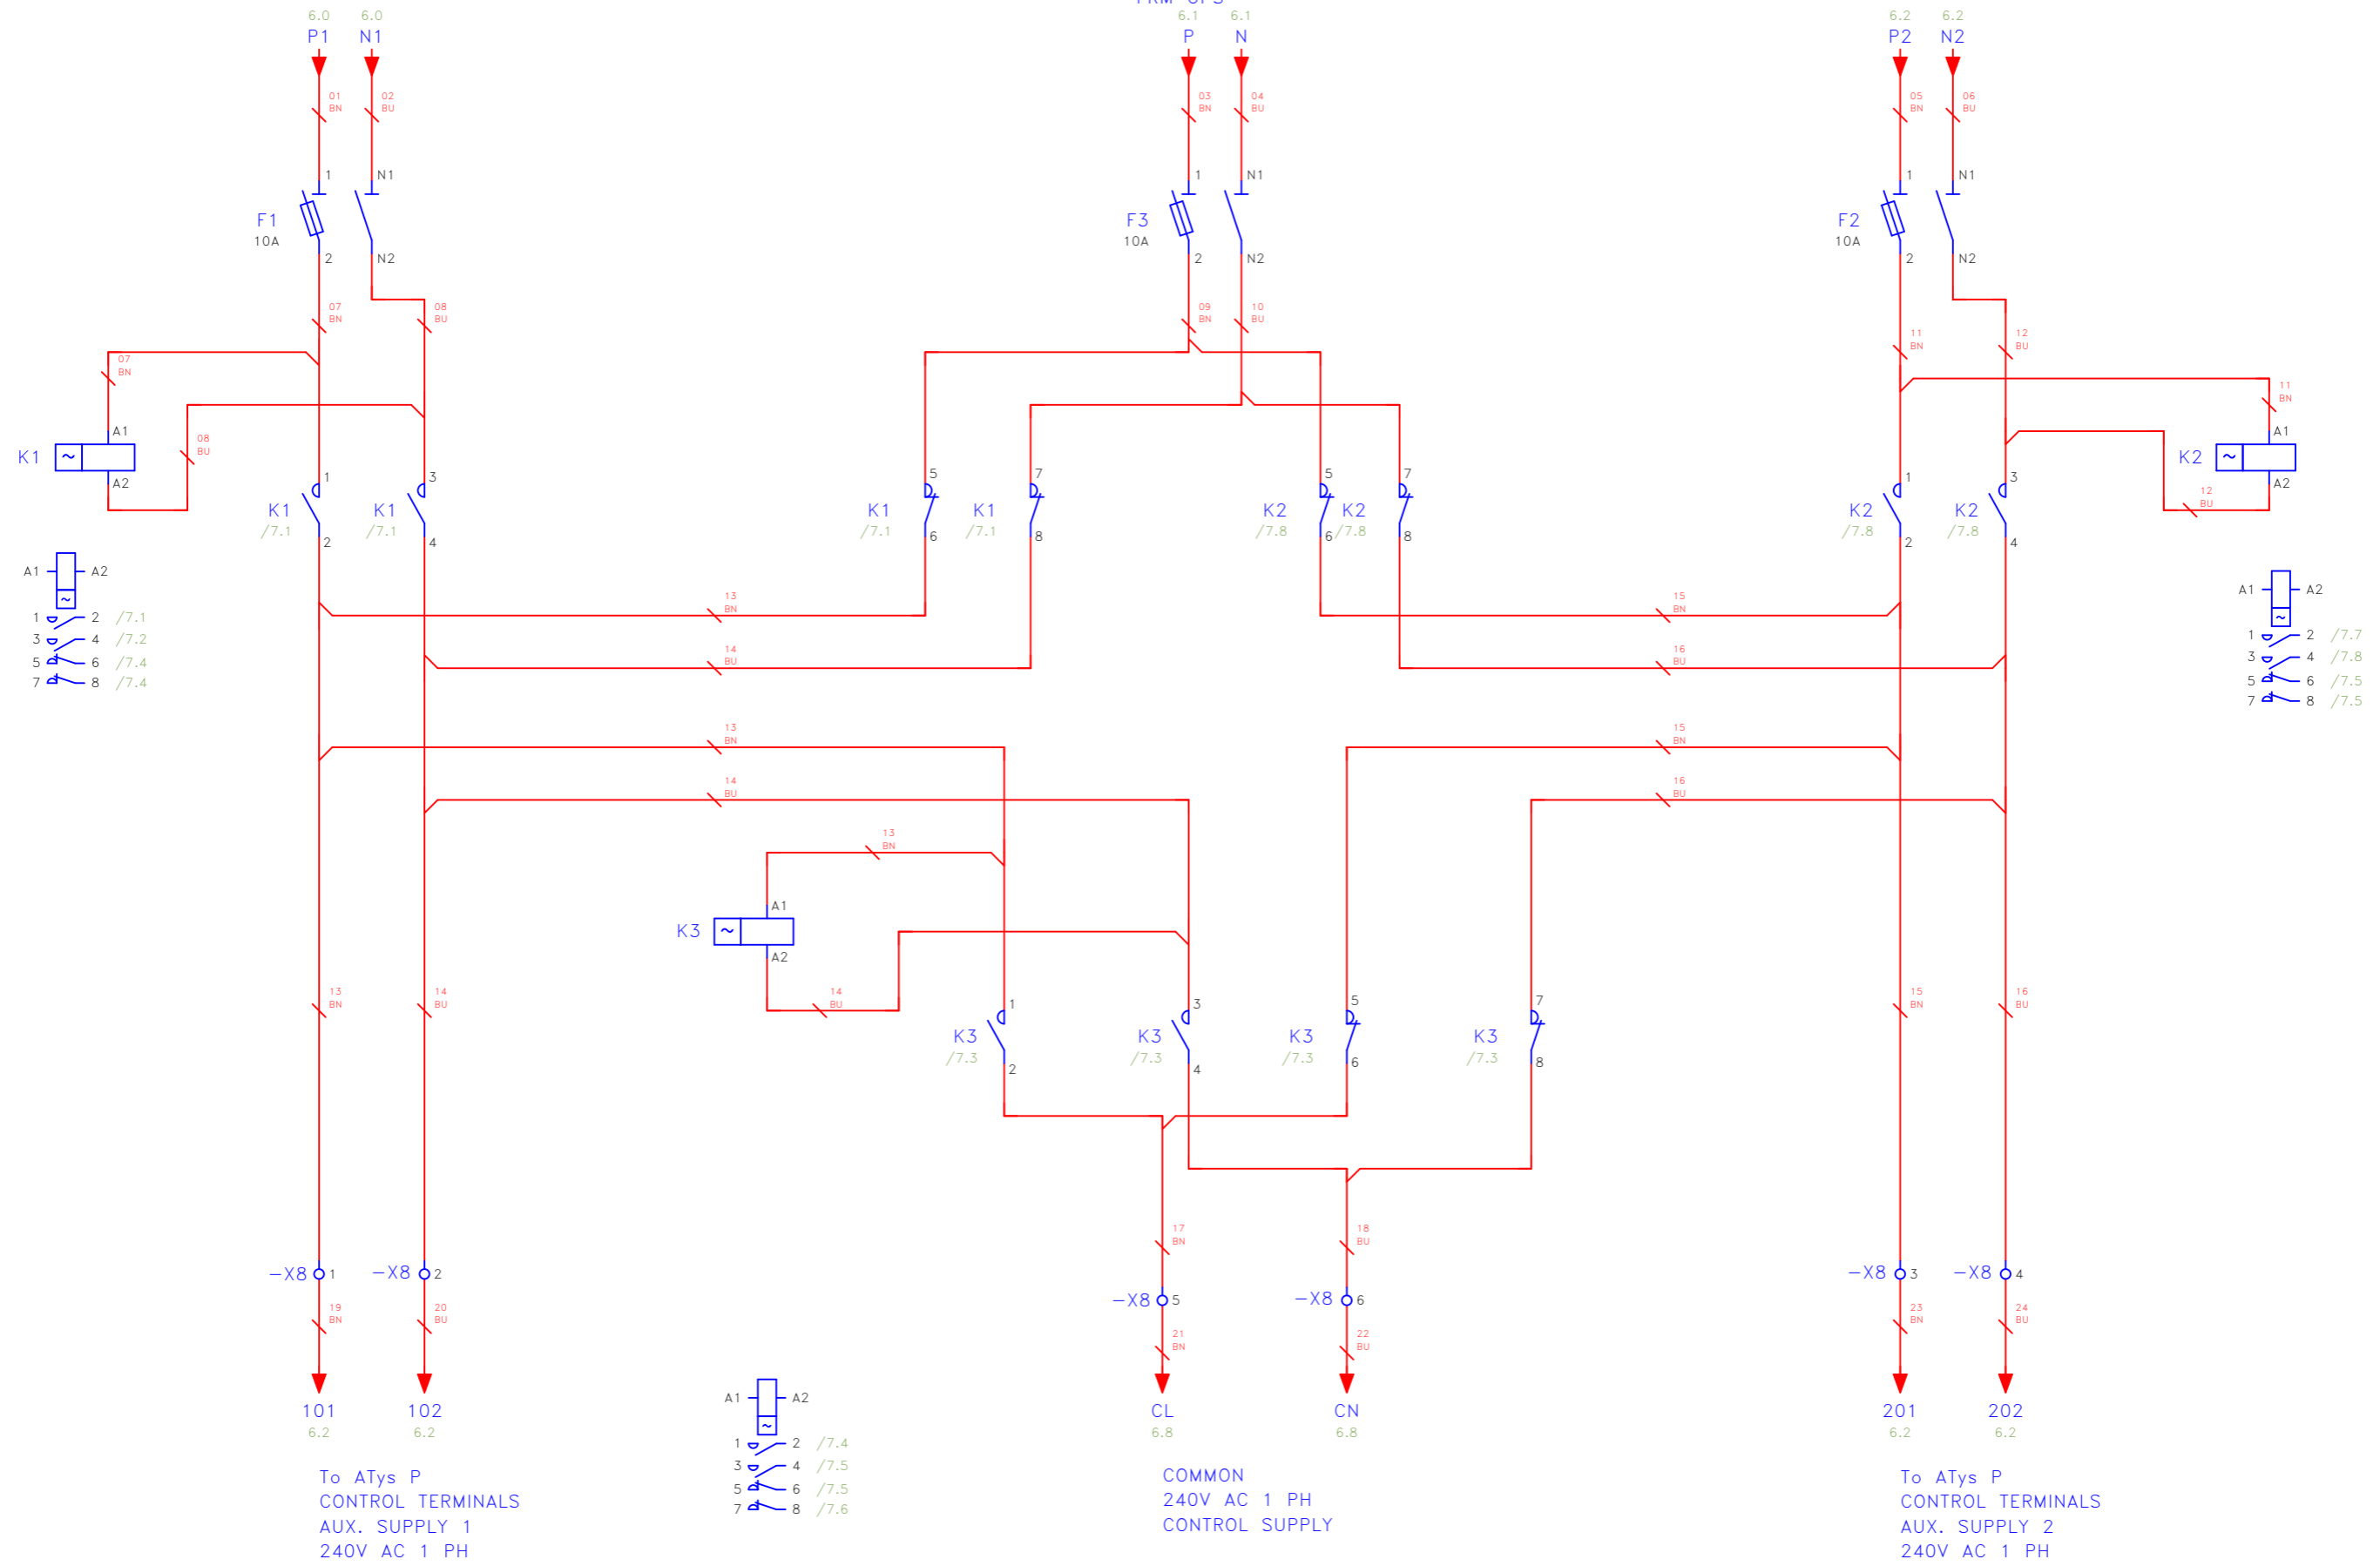

DETAIL "A"

P2

P1

INTERNAL FRONT VIEW

BACK INTERNAL VIEW

CONTROL SUPPLY FROM SOURCE 1

240V AC 1 PH CONTROL SUPPLY FRM UPS

CONTROL SUPPLY FROM SOURCE 2

To ATys P  
CONTROL TERMINALS  
AUX. SUPPLY 1  
240V AC 1 PH

COMMON  
240V AC 1 PH  
CONTROL SUPPLY

To ATys P  
CONTROL TERMINALS  
AUX. SUPPLY 2  
240V AC 1 PH