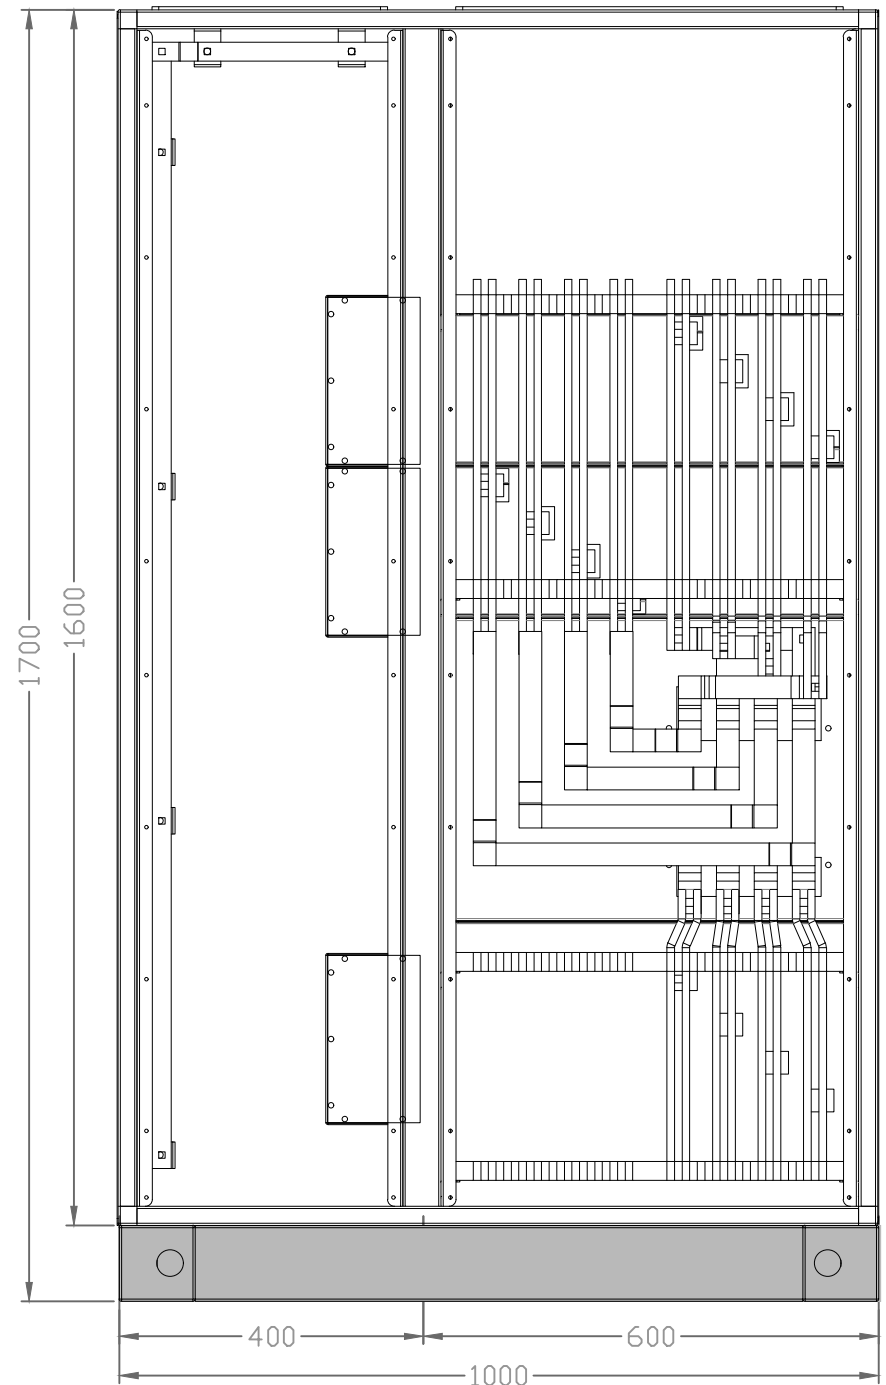

DETAIL "A"

P2

P1

INTERNAL FRONT VIEW

BACK INTERNAL VIEW

CONTROL SUPPLY FROM SOURCE 1

240V AC 1 PH CONTROL SUPPLY FRM UPS

CONTROL SUPPLY FROM SOURCE 2

To ATys P  
CONTROL TERMINALS  
AUX. SUPPLY 1  
240V AC 1 PH

COMMON  
240V AC 1 PH  
CONTROL SUPPLY

To ATys P  
CONTROL TERMINALS  
AUX. SUPPLY 2  
240V AC 1 PH