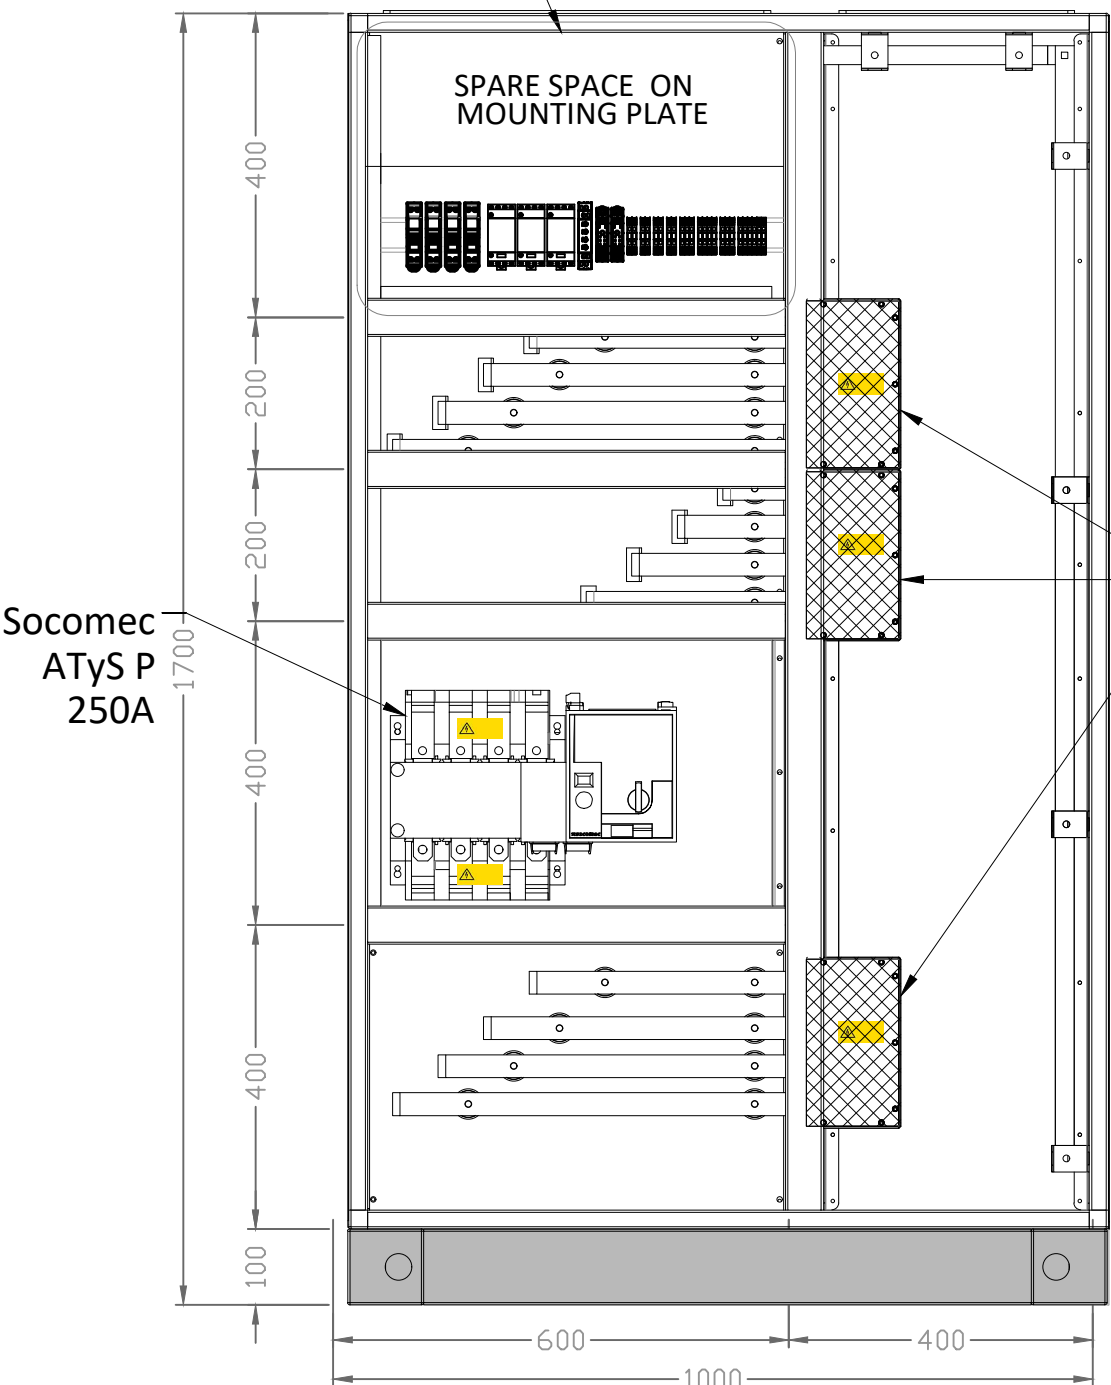

DETAIL "A"

P2

P1

INTERNAL FRONT VIEW

BACK INTERNAL VIEW

CONTROL SUPPLY FROM SOURCE 1

240V AC 1 PH CONTROL SUPPLY FRM UPS

CONTROL SUPPLY FROM SOURCE 2

To ATys P  
CONTROL TERMINALS  
AUX. SUPPLY 1  
240V AC 1 PH

COMMON  
240V AC 1 PH  
CONTROL SUPPLY

To ATys P  
CONTROL TERMINALS  
AUX. SUPPLY 2  
240V AC 1 PH